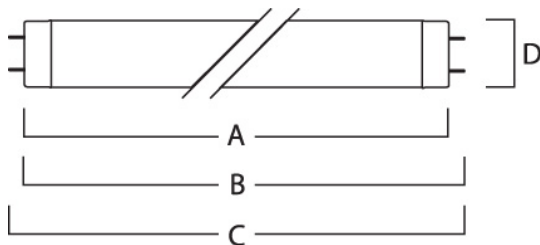

F15W T8 BL 368 Toughcoat™

Item No: 0000124

SYLVANIA

SpecialITE®

Excellent fragment retention in the event of breakage. The protective FEP coating meets the IEC60068-2-75 Pendulum Hammer test (5 Joule) and the 4m drop test, demonstrating excellent glass retention in the event of accidental lamp breakage. The 97% UV-A transmission of FEP maintains maximum insect attraction.

Technical Assets

Dimensions (mm)

Photometrics

General data

Product name	F15W T8 BL 368 Toughcoat™
Technology	Fluorescent
Lamp shape	Tubular shape
Cap/Base	G13
Lamp finish	Frosted/Coated
Fixture rating	Enclosed
General application	SPG
Operating temperature range (°C)	-15°C...+40°C
ETIM Class	EC002962
E-number FI	4940430

Lifetime data

Average life (Nominal) (h)	14000
----------------------------	-------

Physical data

Nominal Product Length (mm)	450.0
Nominal Product Diameter (mm)	26
Max. Length base to base (mm) - A	437.4
Length base to pin Min-Max (mm) - B	442.1-444.5
Max. Lamp Length (mm) - C/L	451.6
Max. Lamp Diameter (mm) - D	28.0
Weight (kg)	0.086

Packaging

Product EAN number	5410288001241
Packaging single length / height (cm)	45.6
Packaging single width (cm)	2.9
Packaging single depth (cm)	2.9
DUN14 (inner)	15410288001248
Units per outer package	25
Packaging outer length / height (cm)	48.0
Packaging outer width (cm)	16.8
Packaging outer depth (cm)	17.0